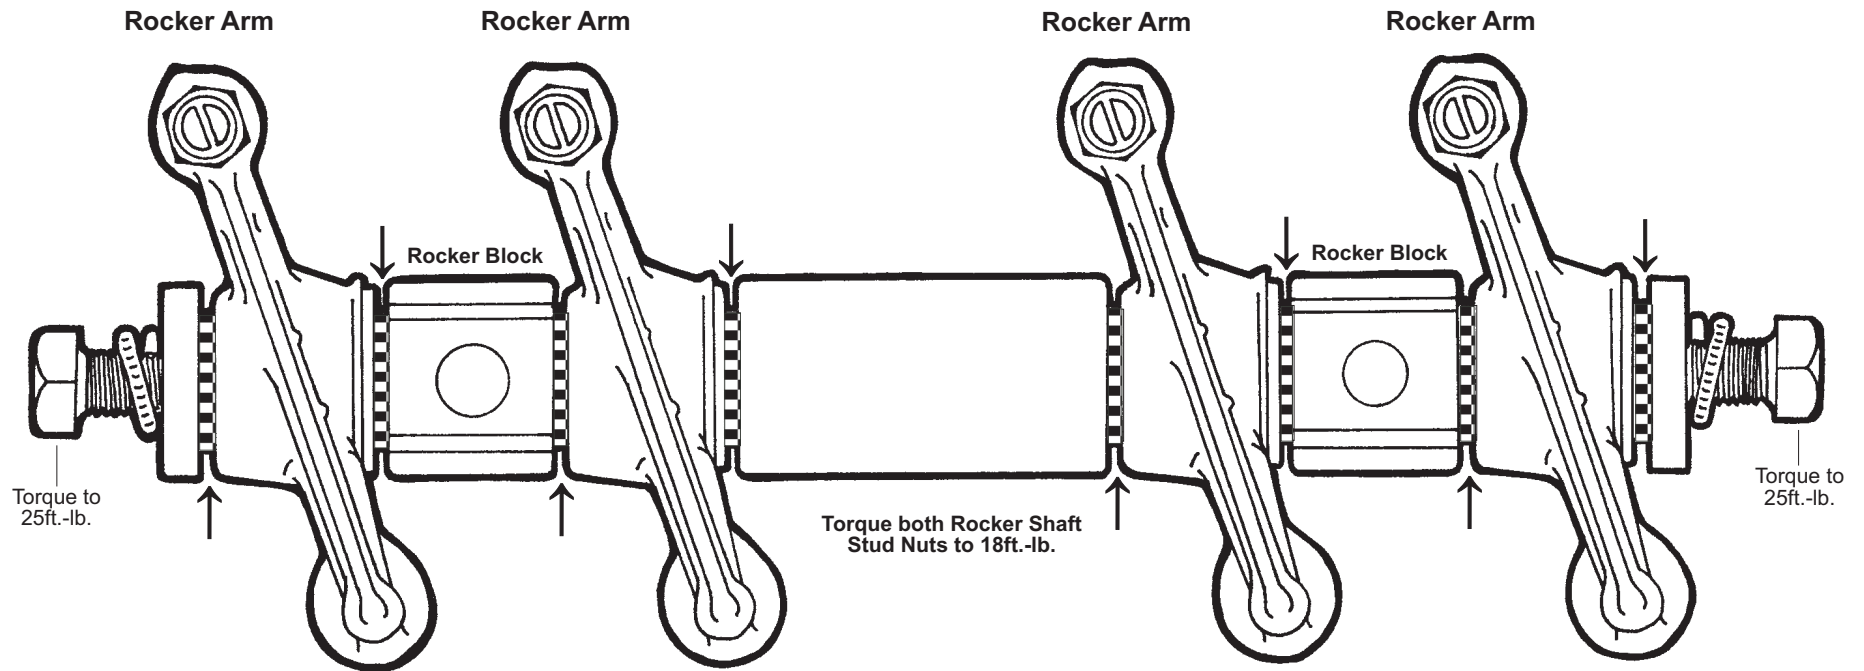

ROCKER ARM SHAFT ASSEMBLY GUIDE

Each complete
rocker arm kit includes: 12- .015 Spacers
12- .028 Spacers
8- .057 Spacers

IMPORTANT!!

For correct alignment of Rocker Arms to Valve Tips,
refer to the illustration on the back side of this pg.

 Areas that most often require the use of spacers.

CB PERFORMANCE
HIGH PERFORMANCE
RACING PRODUCTS

cbperformance.com

1715 N. Farmersville Blvd., Farmersville, CA 93223

Phone: (559) 733-8222 Fax: (559) 733-7967 Toll Free: 1-800-274-8337